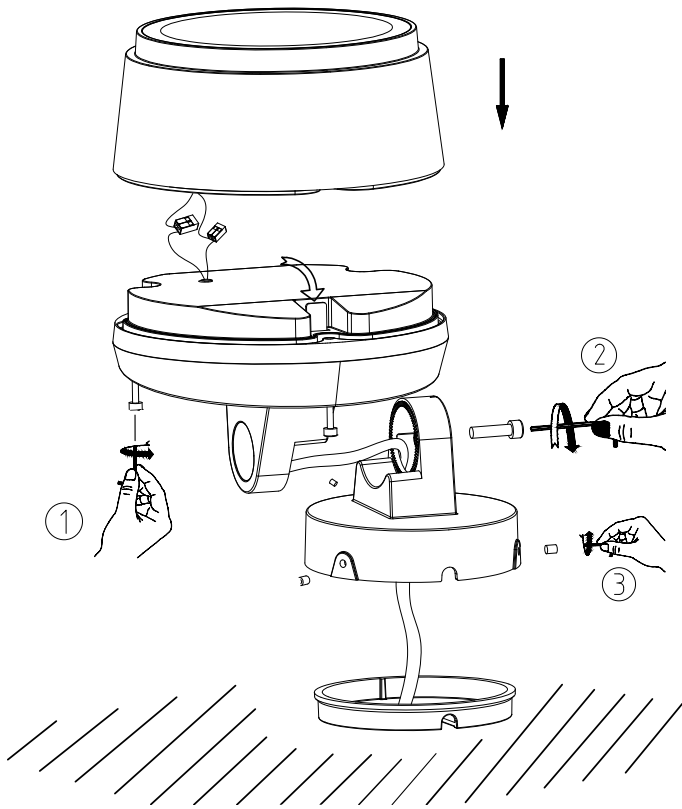

OUTDOOR

TG-215

①

②

③ MONO 110 - 240V

④ RGBW DC24V

OUTDOOR

5