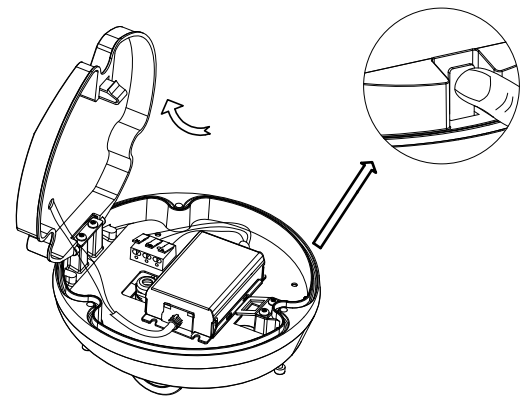

OUTDOOR

TG-215

①

②

③ MONO 110 - 240V

④ RGBW DC24V

OUTDOOR

5