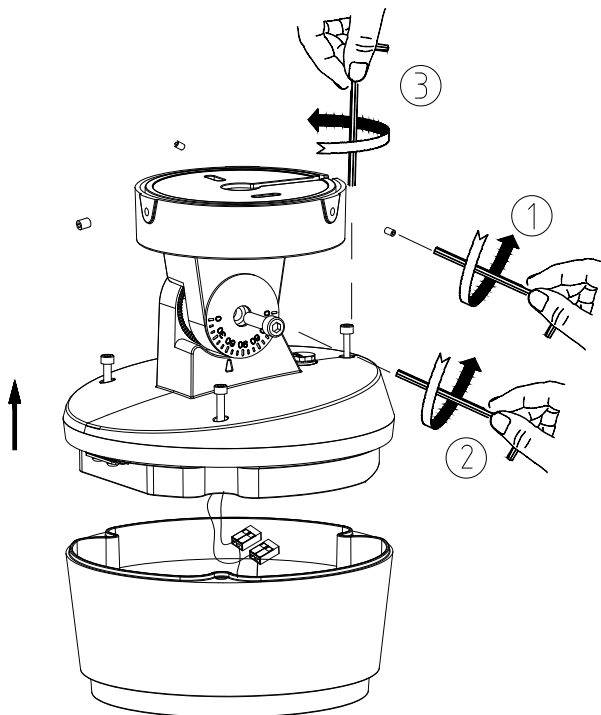

OUTDOOR

TG-215

①

②

③ MONO 110 - 240V

④ RGBW DC24V

OUTDOOR

5