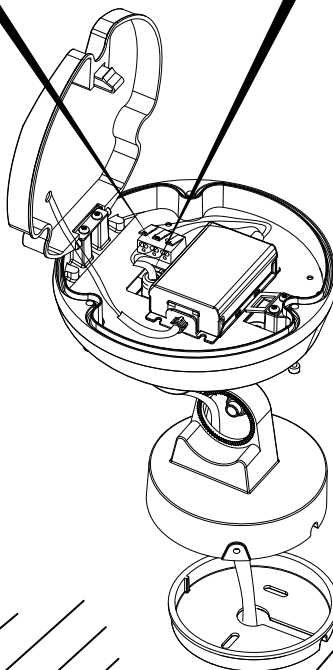

OUTDOOR

TG-215

①

②

③ MONO 110 - 240V

④ RGBW DC24V

OUTDOOR

5