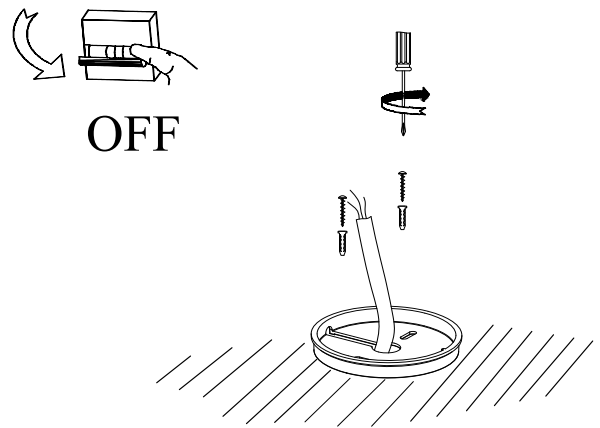

OUTDOOR

TG-215

①

②

③ MONO 110 - 240V

④ RGBW DC24V

OUTDOOR

5