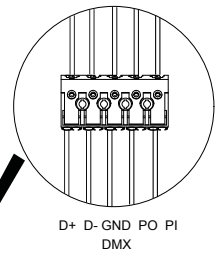

OUTDOOR

TG-215

①

②

③ MONO 110 - 240V

④ RGBW DC24V

OUTDOOR

5