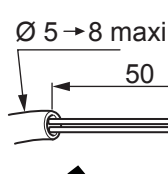

OUTDOOR

TG-215

①

②

③ MONO 110 - 240V

④ RGBW DC24V

OUTDOOR

5