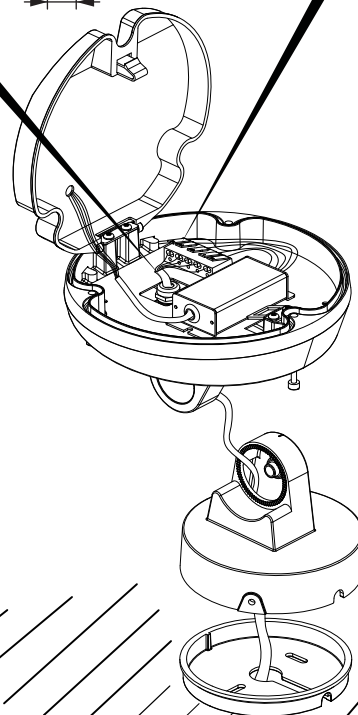

OUTDOOR

TG-215

①

②

③ MONO 110 - 240V

④ RGBW DC24V

OUTDOOR

5