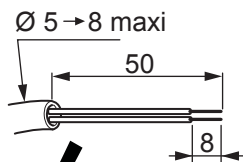

OUTDOOR

TG-215

①

②

③ MONO 110 - 240V

④ RGBW DC24V

OUTDOOR

5