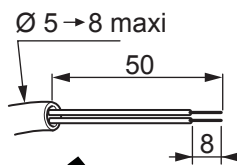

OUTDOOR

TG-215

①

②

③ MONO 110 - 240V

④ RGBW DC24V

OUTDOOR

5