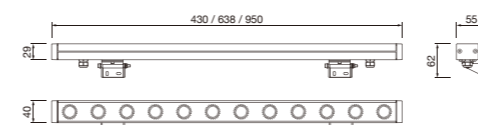

可选配件 Accessories options

	Code
安装支架 Bracket	210004912
快插接头公 Quick Male Connector	320000542
快插接头母 Quick Female Connector	320000543