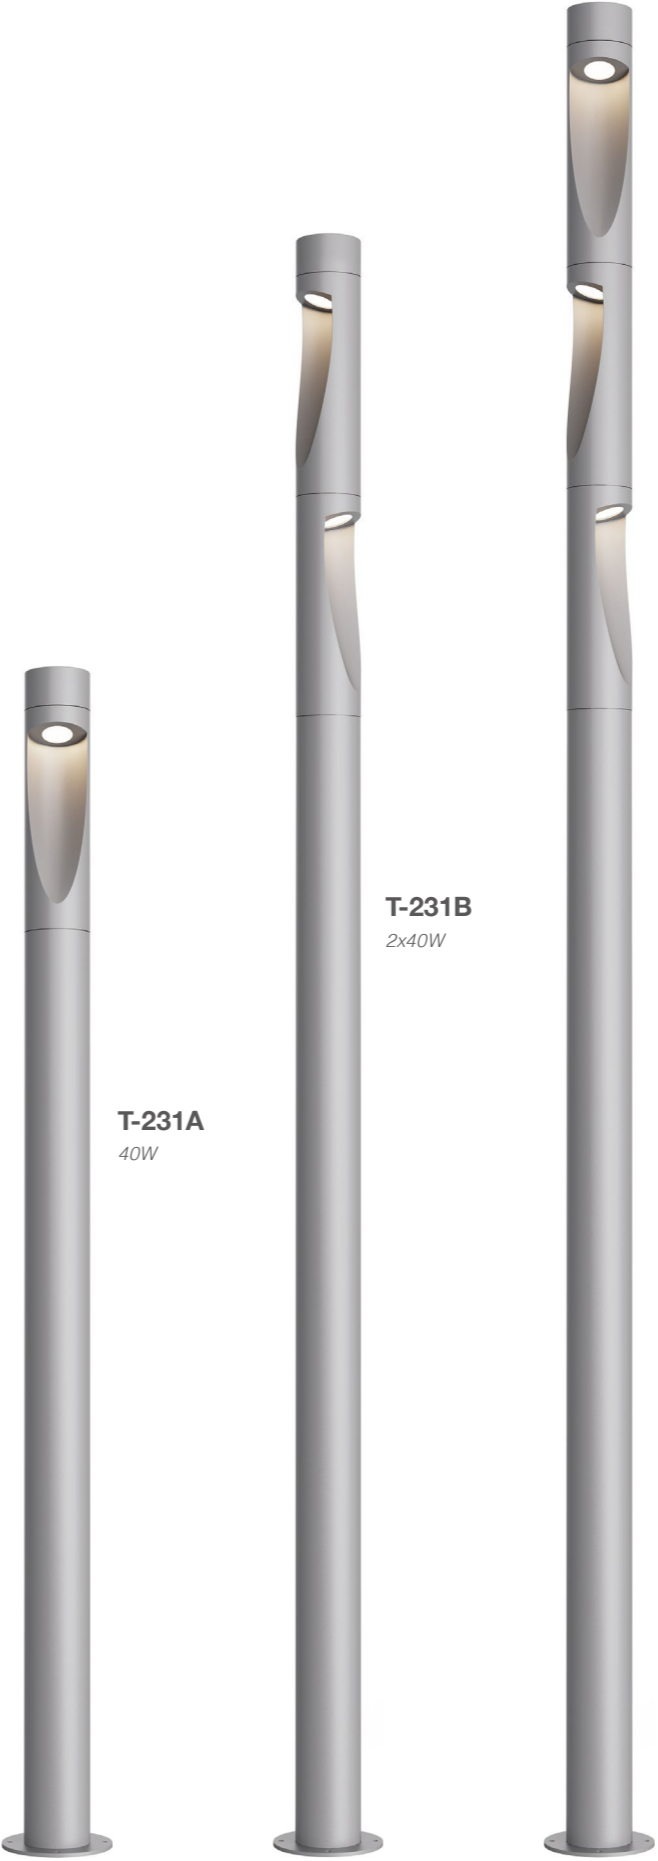

T-231 Series

T-231A
40W

T-231B
2x40W

T-231C
3x40W

一组加入现代元素设计的模组组合式庭院灯具，灯具外形设计简洁，通过几个模组旋转组合来适应不同场所照明应用，灯具功率40W-120W。

A group of modular designed lighting with modern elements. The simple shape design. Through the combination of several module rotation angles to adapt to the lighting application, the lighting power is 40W-120W.

简述 Description

- 铝压铸灯体外壳，铝合金拉伸灯杆，高度根据客户要求截取
- 模组式光源模块配超白钢化玻璃，外加防眩罩，具有很高视觉舒适性
- 驱动有0-10V / DALI / 编程电源选择，20KV浪涌保护器
- 模块式电器部件，安装更换方便
- 防紫外线聚氨酯粉喷涂表面，盐雾测试可以达1000小时以上
- 无生物蓝光危害风险，符合EN62471: 2008标准
- 道路灯智能远程控制系统可选，可以与远程管理系统兼容
- 所有外部螺钉均为304不锈钢材质

- Aluminum die casting cover, extruded aluminum body, it can be cut different height.
- LED module design and with supper tempered gals, It has good visual comfortable light effect.
- High quality LED chips, Driver with 0-10V/DALI/programmed options, and with surge protection up to 20KV.
- LED module is used inside, Integrated electrical components which is easy to install and replace.
- Surface anti-ultraviolet pure polyester powder painting, Corrosion resistance can be more than 1000 hours.
- No photo-biological risk, (no risk linked to infrared, blue light and UV radiation) in accordance with EN 62471:2008.
- Street lighting control used with smart control technology. It can be compatible with remote management system.
- All external screws are made of 304 stainless steel.

应用透镜 Optics application

技术参数 Technology data

T-231A

Code	Power	LED Qty	Optics	Packing Size	Weight	Pcs/20"	Pcs/40"
LED chips - 5050							
T-231ALED40-18H200	40W	18	TM3A18	2050*295*295	20.5	133	280
T-231ALED40-18H250	40W	18	TM3A18	2550*295*295	25.5	98	196