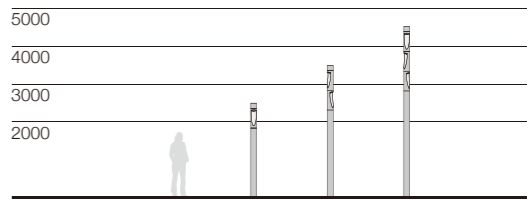

T-231 Series

T-231A
40W

T-231B
2x40W

T-231C
3x40W

一组加入现代元素设计的模组组合式庭院灯具，灯具外形设计简洁，通过几个模组旋转组合来适应不同场所照明应用，灯具功率40W-120W。

A group of modular designed lighting with modern elements. The simple shape design. Through the combination of several module rotation angles to adapt to the lighting application, the lighting power is 40W-120W.

应用透镜 Optics application

技术参数 Technology data

T-231A

Code	Power	LED Qty	Optics	Packing Size	Weight	Pcs/20"	Pcs/40"
LED chips - 5050							
T-231ALED40-18H200	40W	18	TM3A18	2050*295*295	20.5	133	280
T-231ALED40-18H250	40W	18	TM3A18	2550*295*295	25.5	98	196

T-231B

Code	Power	LED Qty	Optics	Packing Size	Weight	Pcs/20"	Pcs/40"
LED chips - 5050							
T-231BLEd80-36H270	80W	36	TM3A18	2750*295*295	27	98	196
T-231BLEd80-36H350	80W	36	TM3A18	Head: 1660*200*205 Pole: 2310*295*305	21 10	99	214

T-231C

Code	Power	LED Qty	Optics	Packing Size	Weight	Pcs/20"	Pcs/40"
LED chips - 5050							
T-231CLEd120-54H350	120W	54	TM3A18	Head: 2550*200*205 Pole: 1730*295*305	22 8	100	203
T-231CLEd120-54H400	120W	54	TM3A18	Head: 2550*200*205 Pole: 2230*295*305	25.5 8.5	88	176
T-231CLEd120-54H450	120W	54	TM3A18	Head: 2550*200*205 Pole: 2730*295*305	29 9	74	151