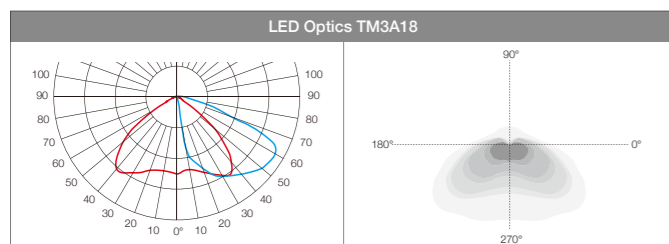

T-231 Series

T-231A
40W

T-231B
2x40W

T-231C
3x40W

一组加入现代元素设计的模组组合式庭院灯具，灯具外形设计简洁，通过几个模组旋转组合来适应不同场所照明应用，灯具功率40W-120W。

A group of modular designed lighting with modern elements. The simple shape design. Through the combination of several module rotation angles to adapt to the lighting application, the lighting power is 40W-120W.

应用透镜 Optics application

技术参数 Technology data

T-231A

Code	Power	LED Qty	Optics	Packing Size	Weight	Pcs/20"	Pcs/40"
LED chips - 5050							
T-231ALED40-18H200	40W	18	TM3A18	2050*295*295	20.5	133	280
T-231ALED40-18H250	40W	18	TM3A18	2550*295*295	25.5	98	196

T-231C

Code	Power	LED Qty	Optics	Packing Size	Weight	Pcs/20"	Pcs/40"
LED chips - 5050							
T-231CLEd120-54H350	120W	54	TM3A18	Head: 2550*200*205 Pole: 1730*295*305	22 8	100	203
T-231CLEd120-54H400	120W	54	TM3A18	Head: 2550*200*205 Pole: 2230*295*305	25.5 8.5	88	176
T-231CLEd120-54H450	120W	54	TM3A18	Head: 2550*200*205 Pole: 2730*295*305	29 9	74	151