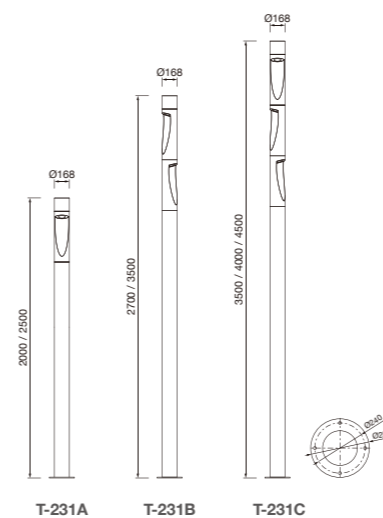

T-231 Series

T-231A
40W

T-231B
2x40W

T-231C
3x40W

一组加入现代元素设计的模组组合式庭院灯具，灯具外形设计简洁，通过几个模组旋转组合来适应不同场所照明应用，灯具功率40W-120W。

A group of modular designed lighting with modern elements. The simple shape design. Through the combination of several module rotation angles to adapt to the lighting application, the lighting power is 40W-120W.

应用透镜 Optics application

技术参数 Technology data

T-231A

Code	Power	LED Qty	Optics	Packing Size	Weight	Pcs/20"	Pcs/40"
LED chips - 5050							
T-231ALED40-18H200	40W	18	TM3A18	2050*295*295	20.5	133	280
T-231ALED40-18H250	40W	18	TM3A18	2550*295*295	25.5	98	196

T-231B

Code	Power	LED Qty	Optics	Packing Size	Weight	Pcs/20"	Pcs/40"
LED chips - 5050							
T-231BLEd80-36H270	80W	36	TM3A18	2750*295*295	27	98	196
T-231BLEd80-36H350	80W	36	TM3A18	Head: 1660*200*205 Pole: 2310*295*305	21 10	99	214

T-231C

Code	Power	LED Qty	Optics	Packing Size	Weight	Pcs/20"	Pcs/40"
LED chips - 5050							
T-231CLEd120-54H350	120W	54	TM3A18	Head: 2550*200*205 Pole: 1730*295*305	22 8	100	203
T-231CLEd120-54H400	120W	54	TM3A18	Head: 2550*200*205 Pole: 2230*295*305	25.5 8.5	88	176
T-231CLEd120-54H450	120W	54	TM3A18	Head: 2550*200*205 Pole: 2730*295*305	29 9	74	151