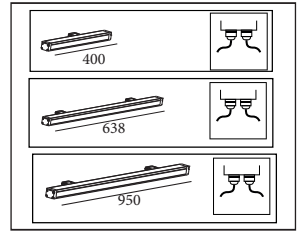

Product Model:	L-05ALED7-24RGL63	L-05ALED12-42RGL100
IP Protection degrees:	IP67	
IK Protection degrees:	IK08	
Light source:	24x LEPOWER RGBW 4in1	42x LEPOWER RGBW 4in1
Total power consumption:	7W	12W
Color temperature:	RGBW	
Voltage/Frequency:	24V DC	
Warranty(Years):	3	
Units per box:	1	
Net Weight(Kg)	1.25	1.5

L-05

L-05A

1

2-1

**A** NOT INCLUDED

**B** NOT INCLUDED

**C**

2-2