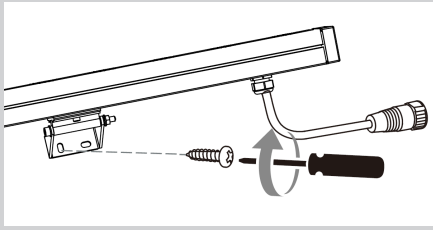

1

2-1

A NOT INCLUDED

B NOT INCLUDED

C

2-2

RGBW 24V

A NOT INCLUDED

B NOT INCLUDED

C

3

BROWN	24V+	●
PURPLE		▨
YELLOW		●
BLUE	B-	●
BLACK	-	●