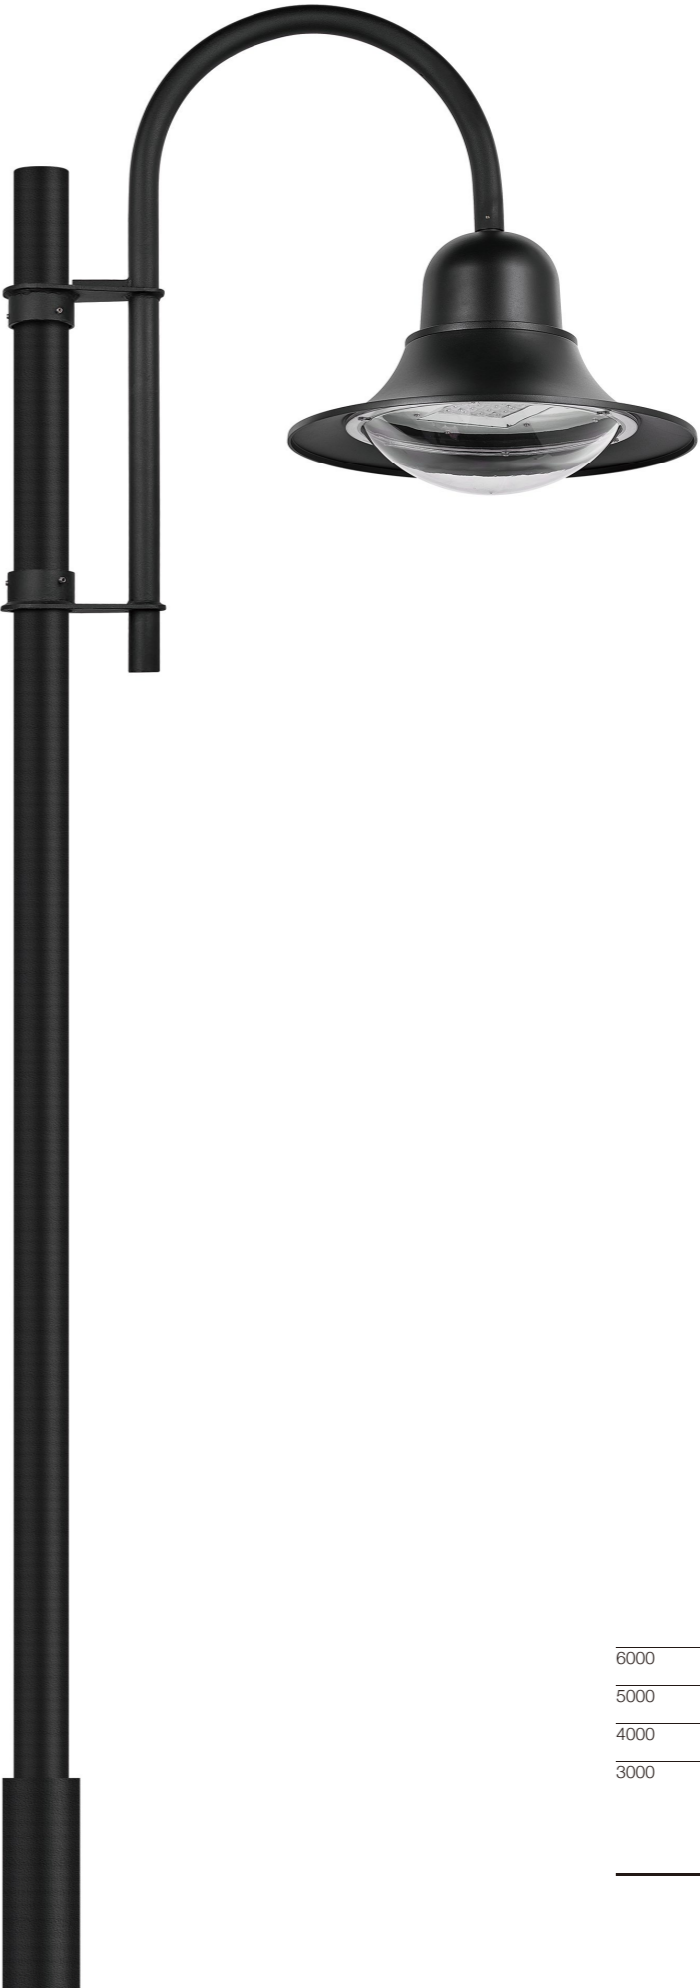

T-91

KLED

T-91
30-75W

简述 Description

- 铝压铸灯体外壳，PC透明塑料罩，镀铬塑料反射罩
- 高透光PC透镜，具有高视觉舒适性和均匀配光透镜，供多种不同配光选择
- 高性能LED芯片，驱动有0-10V / DALI / 编程电源选择，20KV浪涌保护器
- 灯具采用LED模组，安装更换方便
- 防紫外线聚氨酯塑料喷涂表面，盐雾测试可以达1000小时以上
- 无生物蓝光危害风险，符合EN62471: 2008标准
- 道路灯智能远程控制系统可选，可以与远程管理系统兼容
- 所有外部螺钉均为304不锈钢材质

MD-06 LED Module

- Die-casting aluminium body, PC transparent diffuser, Chrome plastic reflector.
- Optics with PC lens with high visual comfortable and uniform lighting distribution, multiple light distribution options.
- High quality LED chips, Driver with 0-10V/DALI/programmed options, and with surge protection up to 20KV.
- LED module is used inside, which is easy to install and replace.
- Surface anti-ultraviolet pure polyester powder painting, Corrosion resistance can be more than 1000 hours.
- No photo-biological risk, (no risk linked to infrared, blue light and UV radiation) in accordance with EN 62471:2008.
- Street lighting control used with smart control technology. It can be compatible with remote management system.
- All external screws are made of 304 stainless steel.

应用透镜 Optics application

技术参数 Technology data

T-91

Code	Power	LED Qty	Optics	Packing Size	Weight	Pcs/20"	Pcs/40"
LED chips - 3535/5050							
T-91LED30-12	30W	12	T1/T2A/T3A/T4A	575*575*350	6.8	240	480
T-91LED40-16	40W	16	T1/T2A/T3A/T4A	575*575*350	6.8	240	480
T-91LED60-24	60W	24	T1/T2A/T3A/T4A	575*575*350	6.8	240	480
T-91LED75-32	75W	32	T1/T2A/T3A/T4A	575*575*350	6.8	240	480
LED chips - 3030							
T-91LED40-42	40W	42	T1B/T2B/T3B/T4B	575*575*350	6.8	240	480
T-91LED60-84	60W	84	T1B/T2B/T3B/T4B	575*575*350	6.8	240	480