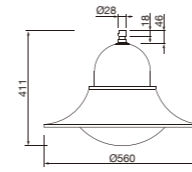

T-91

KLED

T-91
30-75W

简述 Description

- 铝压铸灯体外壳，PC透明塑料罩，镀铬塑料反射罩
- 高透光PC透镜，具有高视觉舒适性和均匀配光透镜，供多种不同配光选择
- 高性能LED芯片，驱动有0-10V / DALI / 编程电源选择，20KV浪涌保护器
- 灯具采用LED模组，安装更换方便
- 防紫外线聚氨酯塑料喷涂表面，盐雾测试可以达1000小时以上
- 无生物蓝光危害风险，符合EN62471: 2008标准
- 道路灯智能远程控制系统可选，可以与远程管理系统兼容
- 所有外部螺钉均为304不锈钢材质

MD-06 LED Module

- Die-casting aluminium body, PC transparent diffuser, Chrome plastic reflector.
- Optics with PC lens with high visual comfortable and uniform lighting distribution, multiple light distribution options.
- High quality LED chips, Driver with 0-10V/DALI/programmed options, and with surge protection up to 20KV.
- LED module is used inside, which is easy to install and replace.
- Surface anti-ultraviolet pure polyester powder painting, Corrosion resistance can be more than 1000 hours.
- No photo-biological risk, (no risk linked to infrared, blue light and UV radiation) in accordance with EN 62471:2008.
- Street lighting control used with smart control technology. It can be compatible with remote management system.
- All external screws are made of 304 stainless steel.

应用透镜 Optics application

技术参数 Technology data

T-91

Code	Power	LED Qty	Optics	Packing Size	Weight	Pcs/20"	Pcs/40"
LED chips - 3535/5050							
T-91LED30-12	30W	12	T1/T2A/T3A/T4A	575*575*350	6.8	240	480
T-91LED40-16	40W	16	T1/T2A/T3A/T4A	575*575*350	6.8	240	480
T-91LED60-24	60W	24	T1/T2A/T3A/T4A	575*575*350	6.8	240	480
T-91LED75-32	75W	32	T1/T2A/T3A/T4A	575*575*350	6.8	240	480
LED chips - 3030							
T-91LED40-42	40W	42	T1B/T2B/T3B/T4B	575*575*350	6.8	240	480
T-91LED60-84	60W	84	T1B/T2B/T3B/T4B	575*575*350	6.8	240	480