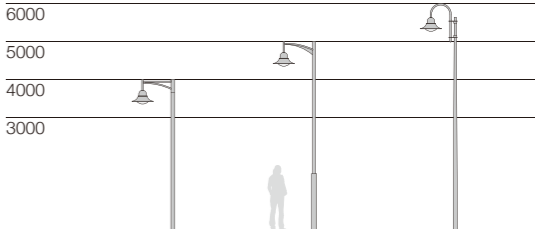

T-91

KLED

T-91
30-75W

简述 Description

- 铝压铸灯体外壳，PC透明塑料罩，镀铬塑料反射罩
- 高透光PC透镜，具有高视觉舒适性和均匀配光透镜，供多种不同配光选择
- 高性能LED芯片，驱动有0-10V / DALI / 编程电源选择，20KV浪涌保护器
- 灯具采用LED模组，安装更换方便
- 防紫外线聚氨酯塑料喷涂表面，盐雾测试可以达1000小时以上
- 无生物蓝光危害风险，符合EN62471: 2008标准
- 道路灯智能远程控制系统可选，可以与远程管理系统兼容
- 所有外部螺钉均为304不锈钢材质

MD-06 LED Module

- Die-casting aluminium body, PC transparent diffuser, Chrome plastic reflector.
- Optics with PC lens with high visual comfortable and uniform lighting distribution, multiple light distribution options.
- High quality LED chips, Driver with 0-10V/DALI/programmed options, and with surge protection up to 20KV.
- LED module is used inside, which is easy to install and replace.
- Surface anti-ultraviolet pure polyester powder painting, Corrosion resistance can be more than 1000 hours.
- No photo-biological risk, (no risk linked to infrared, blue light and UV radiation) in accordance with EN 62471:2008.
- Street lighting control used with smart control technology. It can be compatible with remote management system.
- All external screws are made of 304 stainless steel.

应用透镜 Optics application

技术参数 Technology data

T-91

Code	Power	LED Qty	Optics	Packing Size	Weight	Pcs/20"	Pcs/40"
LED chips - 3535/5050							
T-91LED30-12	30W	12	T1/T2A/T3A/T4A	575*575*350	6.8	240	480
T-91LED40-16	40W	16	T1/T2A/T3A/T4A	575*575*350	6.8	240	480
T-91LED60-24	60W	24	T1/T2A/T3A/T4A	575*575*350	6.8	240	480
T-91LED75-32	75W	32	T1/T2A/T3A/T4A	575*575*350	6.8	240	480
LED chips - 3030							
T-91LED40-42	40W	42	T1B/T2B/T3B/T4B	575*575*350	6.8	240	480
T-91LED60-84	60W	84	T1B/T2B/T3B/T4B	575*575*350	6.8	240	480