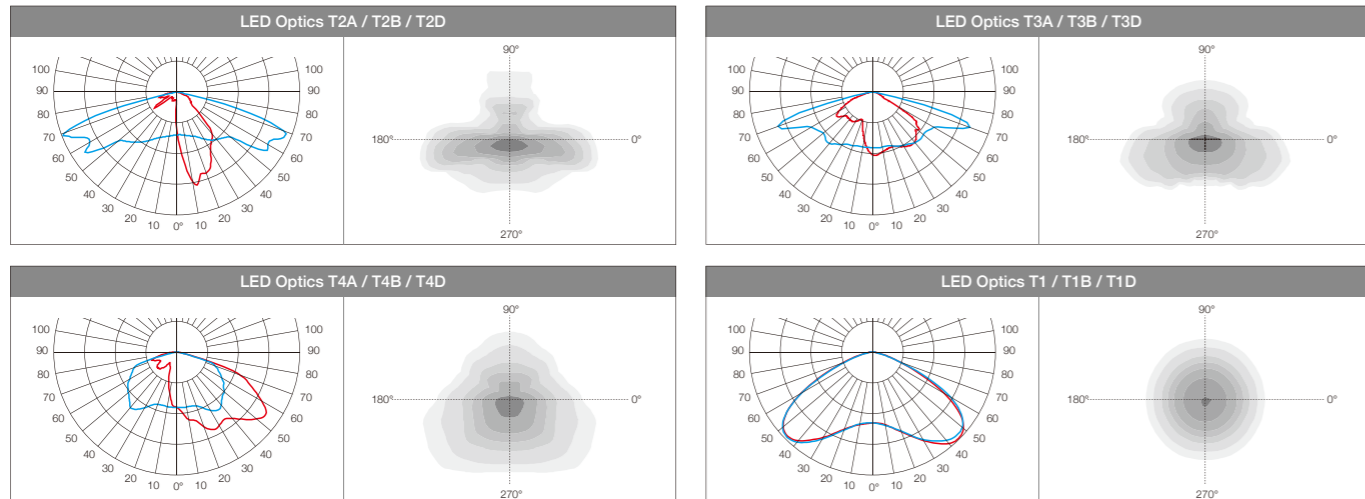

T-91

KLED

T-91
30-75W

简述 Description

- 铝压铸灯体外壳，PC透明塑料罩，镀铬塑料反射罩
- 高透光PC透镜，具有高视觉舒适性和均匀配光透镜，供多种不同配光选择
- 高性能LED芯片，驱动有0-10V / DALI / 编程电源选择，20KV浪涌保护器
- 灯具采用LED模组，安装更换方便
- 防紫外线聚氨酯塑料喷涂表面，盐雾测试可以达1000小时以上
- 无生物蓝光危害风险，符合EN62471: 2008标准
- 道路灯智能远程控制系统可选，可以与远程管理系统兼容
- 所有外部螺钉均为304不锈钢材质

MD-06 LED Module

- Die-casting aluminium body, PC transparent diffuser, Chrome plastic reflector.
- Optics with PC lens with high visual comfortable and uniform lighting distribution, multiple light distribution options.
- High quality LED chips, Driver with 0-10V/DALI/programmed options, and with surge protection up to 20KV.
- LED module is used inside, which is easy to install and replace.
- Surface anti-ultraviolet pure polyester powder painting, Corrosion resistance can be more than 1000 hours.
- No photo-biological risk, (no risk linked to infrared, blue light and UV radiation) in accordance with EN 62471:2008.
- Street lighting control used with smart control technology. It can be compatible with remote management system.
- All external screws are made of 304 stainless steel.

应用透镜 Optics application

技术参数 Technology data

T-91

Code	Power	LED Qty	Optics	Packing Size	Weight	Pcs/20"	Pcs/40"
LED chips - 3535/5050							
T-91LED30-12	30W	12	T1/T2A/T3A/T4A	575*575*350	6.8	240	480
T-91LED40-16	40W	16	T1/T2A/T3A/T4A	575*575*350	6.8	240	480
T-91LED60-24	60W	24	T1/T2A/T3A/T4A	575*575*350	6.8	240	480
T-91LED75-32	75W	32	T1/T2A/T3A/T4A	575*575*350	6.8	240	480
LED chips - 3030							
T-91LED40-42	40W	42	T1B/T2B/T3B/T4B	575*575*350	6.8	240	480
T-91LED60-84	60W	84	T1B/T2B/T3B/T4B	575*575*350	6.8	240	480