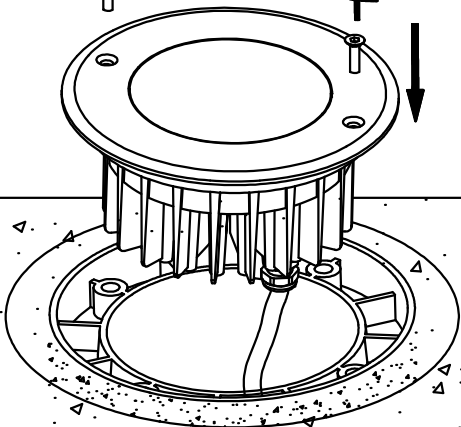

OUTDOOR

M-02

①

②

③

④

AC 100V-240V
50/60Hz

L
N
E

AC/DC 24V
开关电源