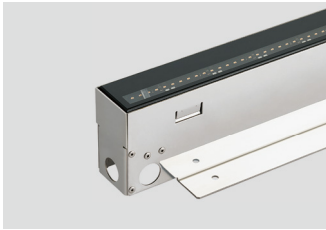

M-211S

Code	Power	LED Qty	Control Options	Input Voltage	Optics	Packing Size	Weight
LED chips - 3014							
M-211LED7-36L32	7W	36	Switch / DMX	DC 24V	100°	365*300*260/4pcs	8.4