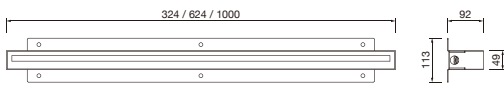

技术参数 Technology data

M-211L

Code	Power	LED Qty	Control Options	Input Voltage	Optics	Packing Size	Weight
LED chips - 3014							
M-211LED21-114L100	21W	114	Switch / DMX	DC 24V	100°	1040*300*260/4pcs	16.4

M-211M

Code	Power	LED Qty	Control Options	Input Voltage	Optics	Packing Size	Weight
LED chips - 3014							
M-211LED14-72L62	14W	72	Switch / DMX	DC 24V	100°	665*300*260/4pcs	13

M-211S

Code	Power	LED Qty	Control Options	Input Voltage	Optics	Packing Size	Weight
LED chips - 3014							
M-211LED7-36L32	7W	36	Switch / DMX	DC 24V	100°	365*300*260/4pcs	8.4

安装示意图 Installation