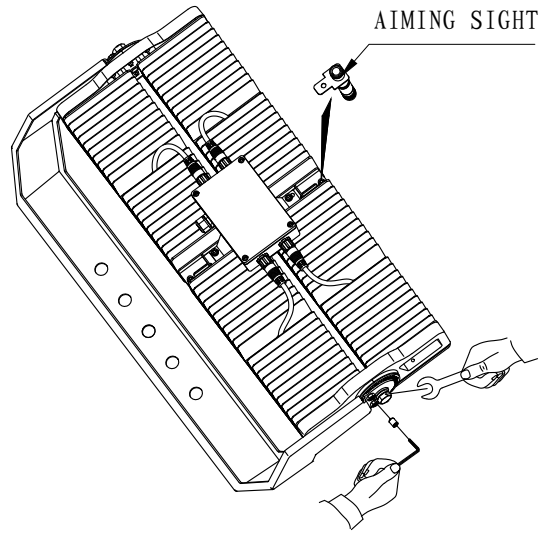

# OUTDOOR

①

②

③

H07RNF 4G1.5mm<sup>2</sup>  
(normally the length = 2 m)

2

MOSO 1200W DRIVER+SPD

3

# OUTDOOR

②

③

H07RNF 5G1.5mm<sup>2</sup>  
(normally the length = 2 m)

2

MOSO 1800W DRIVER+SPD

AC INPUT

DC OUTPUT