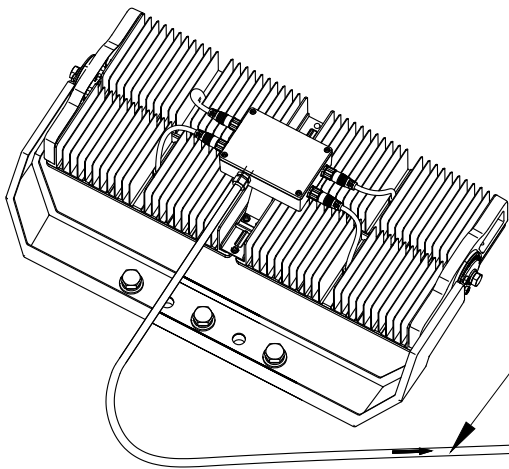

# OUTDOOR

①

②

③

H07RNF 4G1.5mm<sup>2</sup>  
(normally the length = 2 m)

2

MOSO 1200W DRIVER+SPD

3

# OUTDOOR

②

③

H07RNF 5G1.5mm<sup>2</sup>  
(normally the length = 2 m)

2

MOSO 1800W DRIVER+SPD

AC INPUT

DC OUTPUT

Control  
Signal

YELLOW/GREEN (⊕)

BROWN (V1+)

BLACK (V2+)

GREY (V3+)

BLUE (V-)

3

TG-221-6M