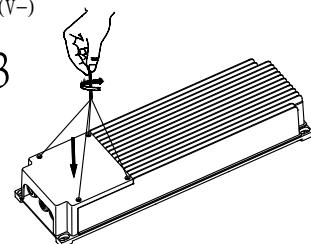

# OUTDOOR

①

②

③

H07RNF 4G1.5mm<sup>2</sup>  
(normally the length = 2 m)

2

MOSO 1200W DRIVER+SPD

3

# OUTDOOR

②

③

H07RNF 5G1.5mm<sup>2</sup>  
(normally the length = 2 m)

2

MOSO 1800W DRIVER+SPD

AC INPUT

DC OUTPUT