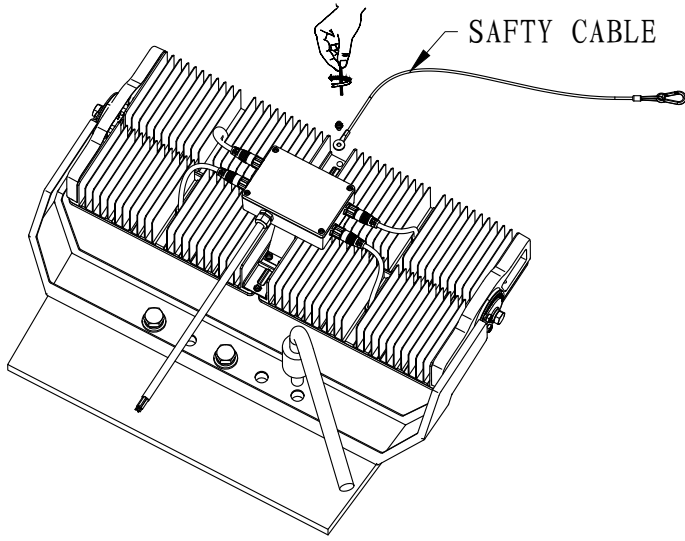

# OUTDOOR

①

②

③

H07RNF 4G1.5mm<sup>2</sup>  
(normally the length = 2 m)

2

MOSO 1200W DRIVER+SPD

3

# OUTDOOR

②

③

H07RNF 5G1.5mm<sup>2</sup>  
(normally the length = 2 m)

2

MOSO 1800W DRIVER+SPD

AC INPUT

DC OUTPUT

Control  
Signal

YELLOW/GREEN (⊕)

BROWN (V1+)

BLACK (V2+)

GREY (V3+)

BLUE (V-)

3

TG-221-6M