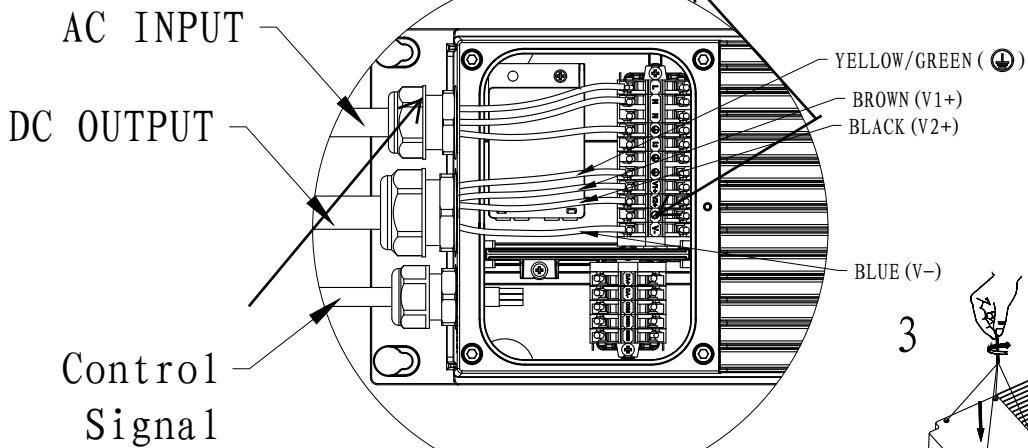

# OUTDOOR

①

②

③

H07RNF 4G1.5mm<sup>2</sup>  
(normally the length = 2 m)

2

MOSO 1200W DRIVER+SPD

3

# OUTDOOR

②

③

H07RNF 5G1.5mm<sup>2</sup>  
(normally the length = 2 m)

2

MOSO 1800W DRIVER+SPD

AC INPUT

DC OUTPUT

Control  
Signal

YELLOW/GREEN (⊕)

BROWN (V1+)

BLACK (V2+)

GREY (V3+)

BLUE (V-)

3

TG-221-6M