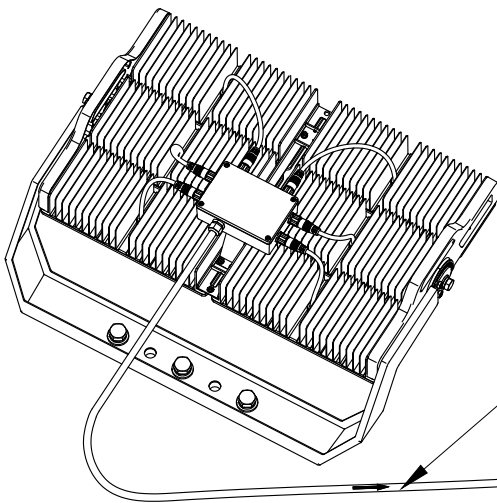

# OUTDOOR

①

②

③

H07RNF 4G1.5mm<sup>2</sup>  
(normally the length = 2 m)

2

MOSO 1200W DRIVER+SPD

3

# OUTDOOR

②

③

H07RNF 5G1.5mm<sup>2</sup>  
(normally the length = 2 m)

2

MOSO 1800W DRIVER+SPD

AC INPUT

DC OUTPUT

Control  
Signal

YELLOW/GREEN (⊕)

BROWN (V1+)

BLACK (V2+)

GREY (V3+)

BLUE (V-)

3

TG-221-6M