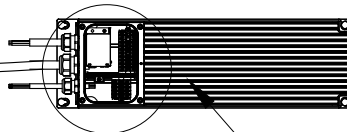

# OUTDOOR

①

②

③

H07RNF 4G1.5mm<sup>2</sup>  
(normally the length = 2 m)

2

MOSO 1200W DRIVER+SPD

3

# OUTDOOR

②

③

H07RNF 5G1.5mm<sup>2</sup>  
(normally the length = 2 m)

2

MOSO 1800W DRIVER+SPD

AC INPUT

DC OUTPUT

Control  
Signal

YELLOW/GREEN (⊕)

BROWN (V1+)

BLACK (V2+)

GREY (V3+)

BLUE (V-)

3

TG-221-6M