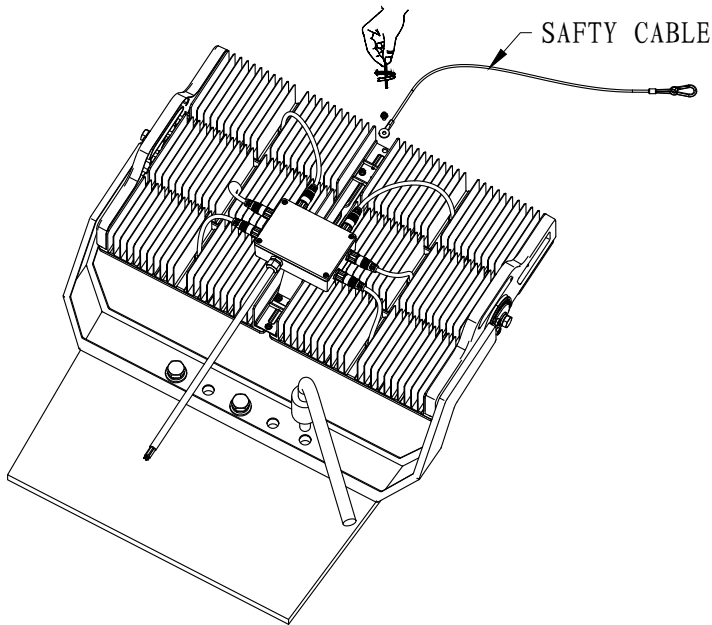

# OUTDOOR

①

②

③

H07RNF 4G1.5mm<sup>2</sup>  
(normally the length = 2 m)

2

MOSO 1200W DRIVER+SPD

3

# OUTDOOR

②

③

H07RNF 5G1.5mm<sup>2</sup>  
(normally the length = 2 m)

2

MOSO 1800W DRIVER+SPD

AC INPUT

DC OUTPUT

Control  
Signal

YELLOW/GREEN (⊕)

BROWN (V1+)

BLACK (V2+)

GREY (V3+)

BLUE (V-)

3

TG-221-6M