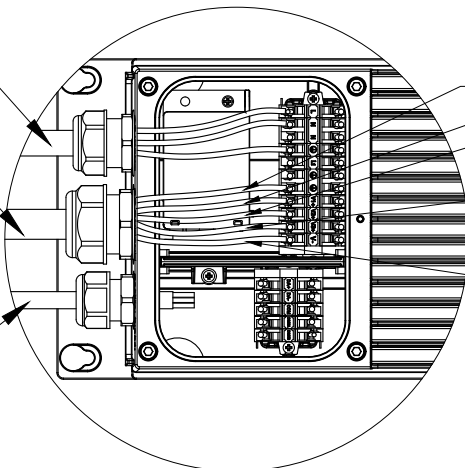

# OUTDOOR

②

③

H07RNF 5G1.5mm<sup>2</sup>  
(normally the length = 2 m)

2

MOSO 1800W DRIVER+SPD

AC INPUT

DC OUTPUT

Control  
Signal

YELLOW/GREEN (⊕)

BROWN (V1+)

BLACK (V2+)

GREY (V3+)

BLUE (V-)

3

TG-221-6M