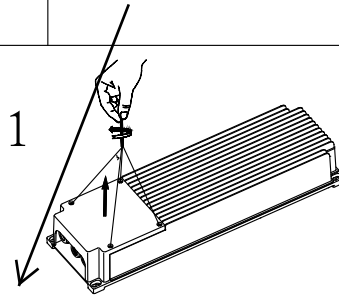

# OUTDOOR

①

②

③

H07RNF 4G1.5mm<sup>2</sup>  
(normally the length = 2 m)

2

MOSO 1200W DRIVER+SPD

3

# OUTDOOR

②

③

H07RNF 5G1.5mm<sup>2</sup>  
(normally the length = 2 m)

2

MOSO 1800W DRIVER+SPD

AC INPUT

DC OUTPUT