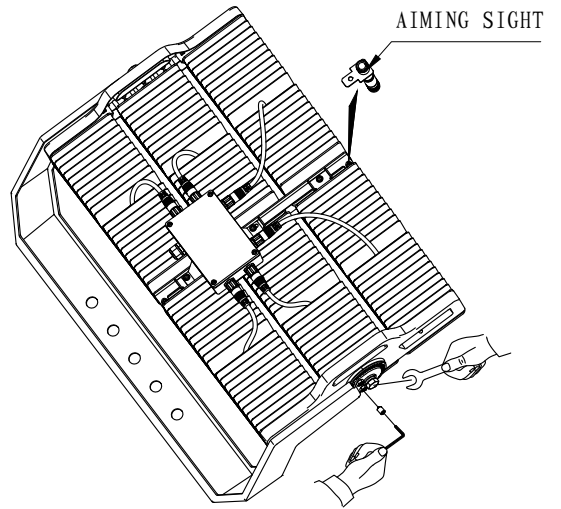

# OUTDOOR

①

②

③

H07RNF 4G1.5mm<sup>2</sup>  
(normally the length = 2 m)

2

MOSO 1200W DRIVER+SPD

3

# OUTDOOR

②

③

H07RNF 5G1.5mm<sup>2</sup>  
(normally the length = 2 m)

2

MOSO 1800W DRIVER+SPD

AC INPUT

DC OUTPUT